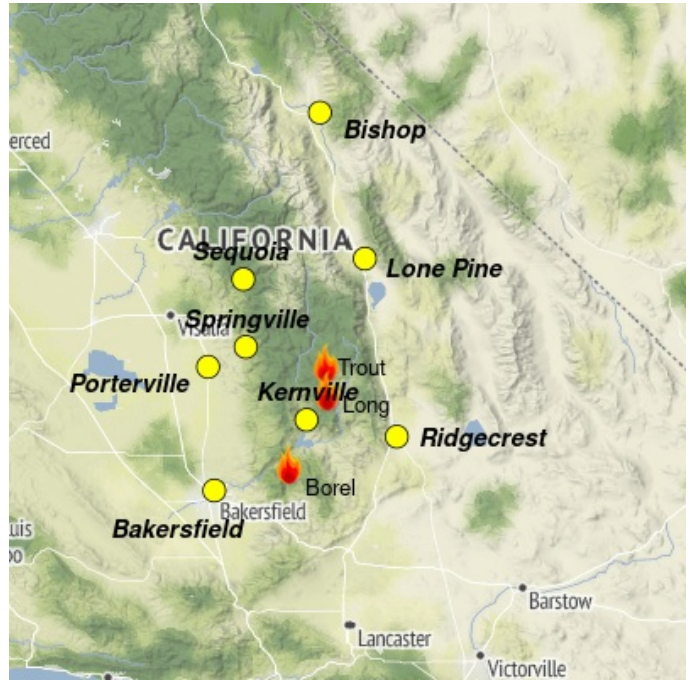

## Southern Sequoia Lightning Fires

8/01 - 8/02

Issued by [Wildland Fire Air Quality Response Program](#) on August 01, 2024 at 07:34 AM PDT

### Fire

Yesterday, interior fuels consumed on the Trout fire and the Borel Fire was active, mostly on the eastern edge, in the south fork of Erskine creek. The Borel fire has not moved significantly up the eastern side of Erskine creek. Expected fire behavior on the Borel includes possible crown fire runs and spotting. Additional information can be found here [SQF Lightning Fires Inciweb](#)

### Smoke

Yesterday, smoke transport was influenced by southerly winds and tracked to the north/northwest. The lower Owens Valley experienced less impact and evening pooling in Lone Pine was reduced. Today, southerly flow will continue under a ridging pattern, and we'll see temperatures continue to increase. Western foothill communities will see generally MODERATE to USG conditions as smoke tracks north. The southern Owens Valley can expect a bit of a break with MODERATE conditions from Lone Pine south. The north valley should see generally GOOD to MODERATE conditions. Lake Isabella and Kernville can expect generally MODERATE conditions with periods of USG in the AM through early afternoon as smoke mixes down.